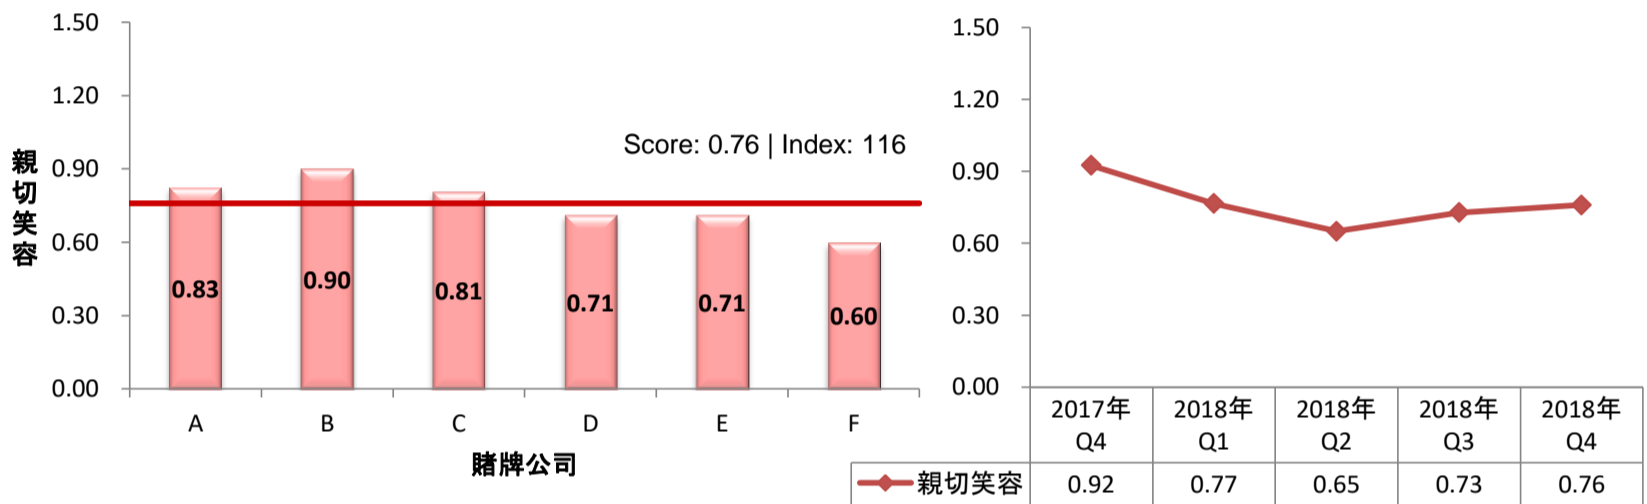

1. Overall Gaming Service Index (GSI)

Overall gaming score for 2018 Quarter 4 is 2.29 out of 3.50, index of 125 (based year 2013 at 100)

2. Smiling Index

Smiling score for 2018 Quarter 4 is 0.76 out of 1.50, index of 116 (based year 2013 at 100)

3. Proactiveness Index

Proactiveness score for 2018 Quarter 4 is 0.63 out of 1.00, index of 139 (based year 2013 at 100)

4. Tolerance Index

Tolerance score for 2018 Quarter 4 is 0.91 out of 1.00, index of 125 (based year 2013 at 100)