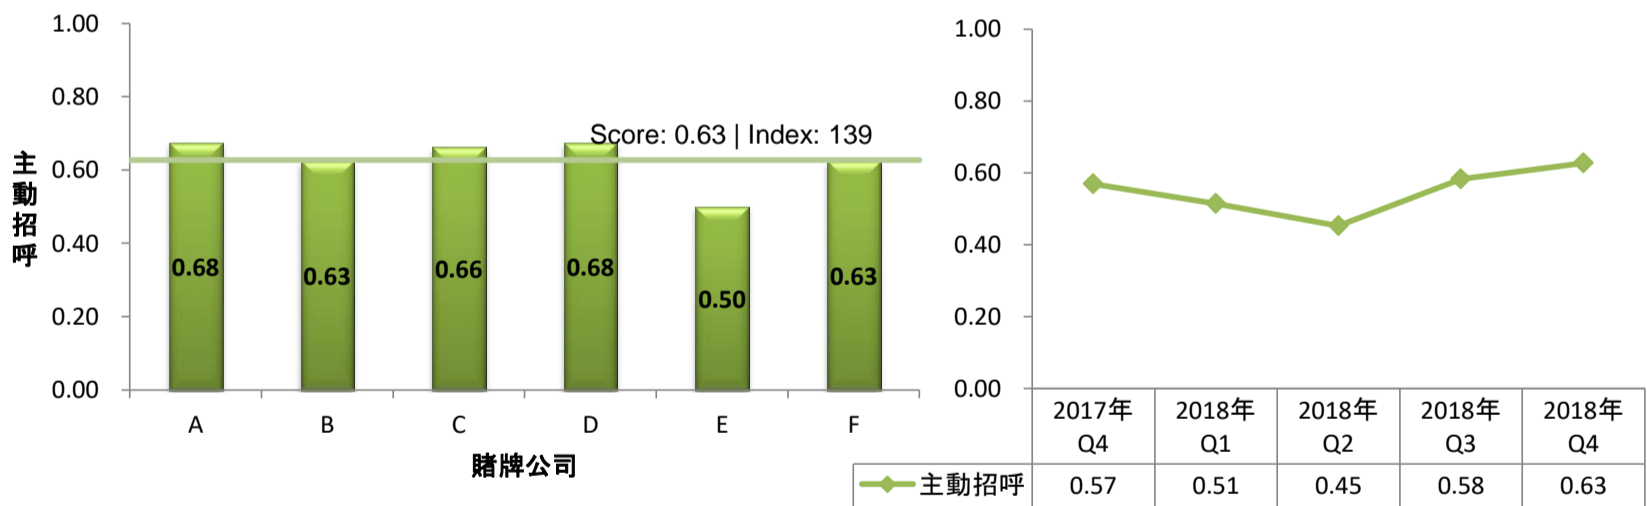

1. Overall Gaming Service Index (GSI)

Overall gaming score for 2018 Quarter 4 is 2.29 out of 3.50, index of 125 (based year 2013 at 100)

2. Smiling Index

Smiling score for 2018 Quarter 4 is 0.76 out of 1.50, index of 116 (based year 2013 at 100)

3. Proactiveness Index

Proactiveness score for 2018 Quarter 4 is 0.63 out of 1.00, index of 139 (based year 2013 at 100)

4. Tolerance Index

Tolerance score for 2018 Quarter 4 is 0.91 out of 1.00, index of 125 (based year 2013 at 100)