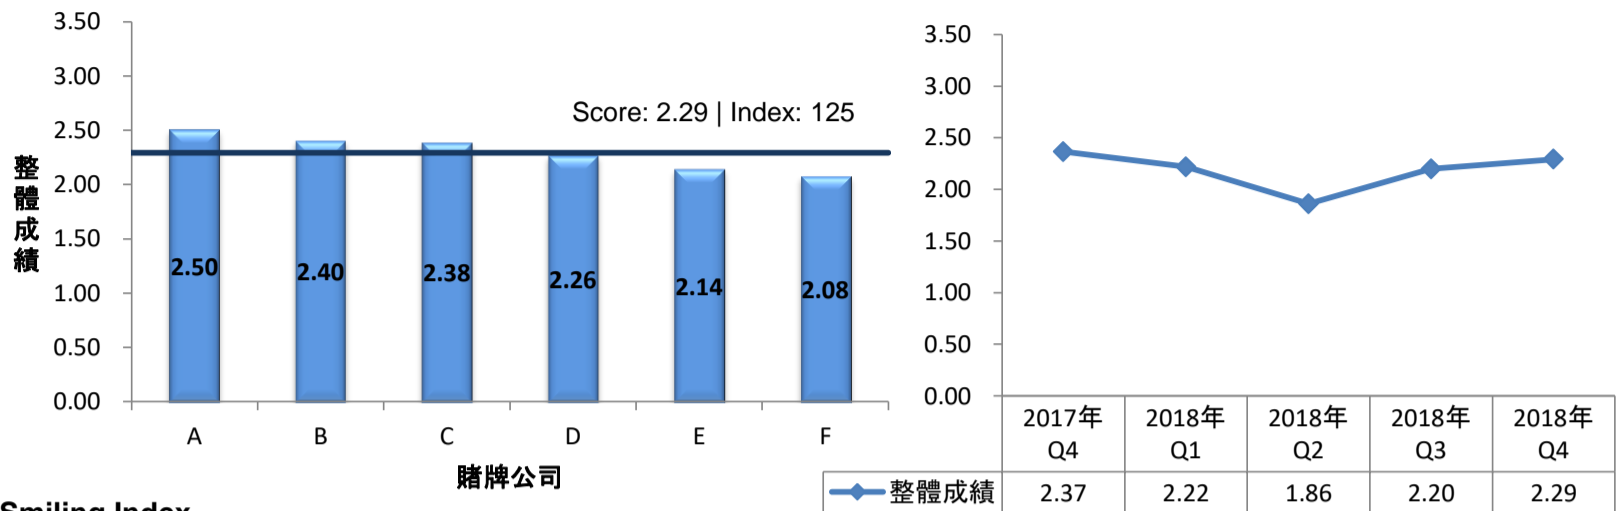

1. Overall Gaming Service Index (GSI)

Overall gaming score for 2018 Quarter 4 is 2.29 out of 3.50, index of 125 (based year 2013 at 100)

2. Smiling Index

Smiling score for 2018 Quarter 4 is 0.76 out of 1.50, index of 116 (based year 2013 at 100)

3. Proactiveness Index

Proactiveness score for 2018 Quarter 4 is 0.63 out of 1.00, index of 139 (based year 2013 at 100)

4. Tolerance Index

Tolerance score for 2018 Quarter 4 is 0.91 out of 1.00, index of 125 (based year 2013 at 100)