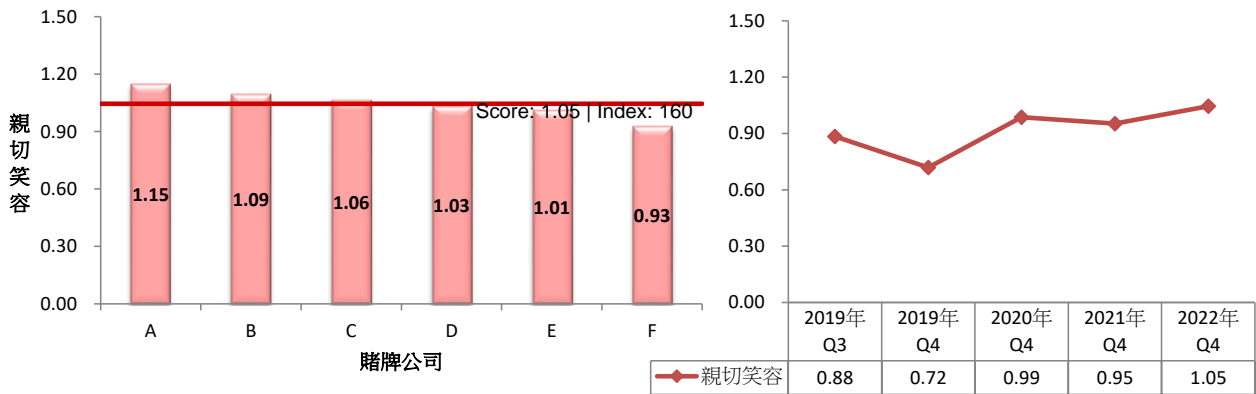

#### 1. Overall Gaming Service Index (GSI)

Overall gaming score for 2022 Quarter 4 is 2.53 out of 3.50, index of 138 (based year 2013 at 100)

#### 2. Smiling Index

Smiling score for 2022 Quarter 4 is 1.05 out of 1.50, index of 160 (based year 2013 at 100)