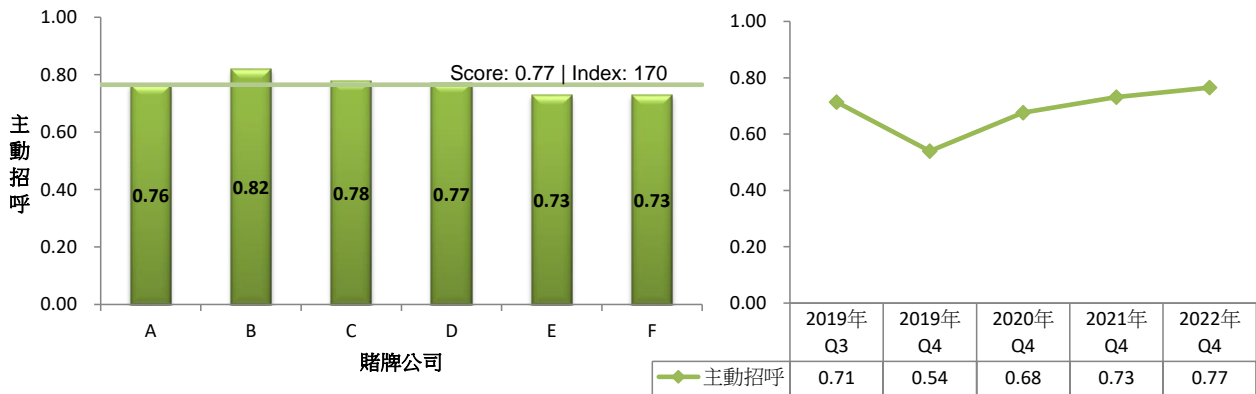

3. Proactiveness Index

Proactiveness score for 2022 Quarter 4 is 0.77 out of 1.00, index of 170 (based year 2013 at 100)