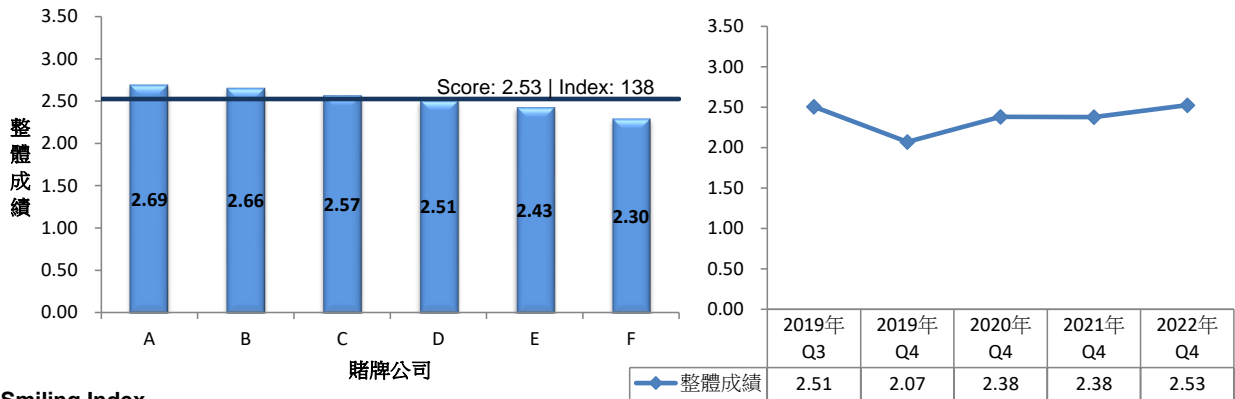

#### 1. Overall Gaming Service Index (GSI)

Overall gaming score for 2022 Quarter 4 is 2.53 out of 3.50, index of 138 (based year 2013 at 100)

#### 2. Smiling Index

Smiling score for 2022 Quarter 4 is 1.05 out of 1.50, index of 160 (based year 2013 at 100)